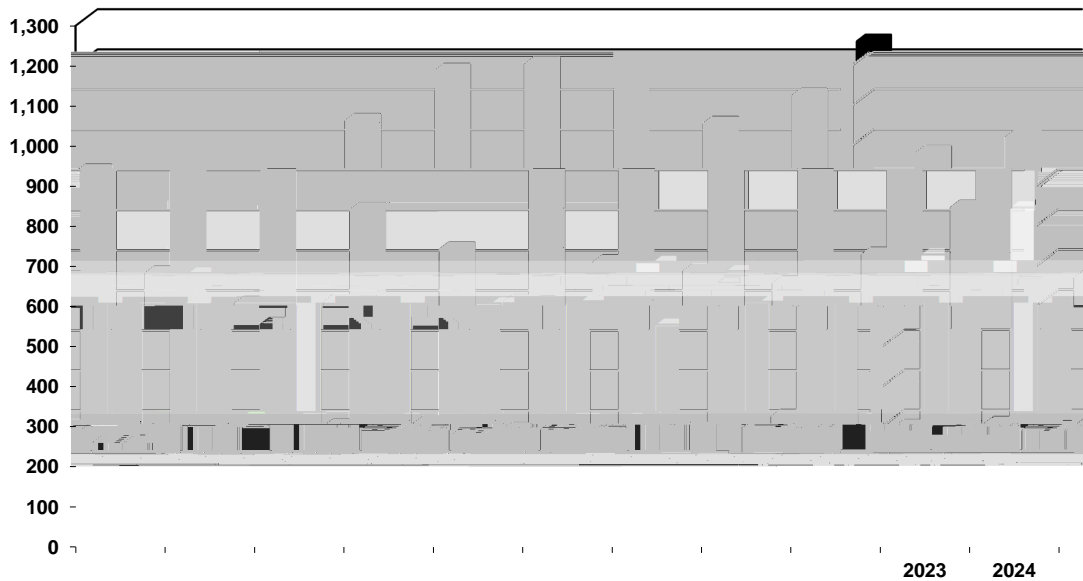

New Transfer Undergraduate Admission Statistics 2014-2024

Unduplicated Applicants			
Fall	Applied	Admitted	Enrolled
2024	1,114	835	314
2023	1,044	718	282
2022	1,249	646	269
2021	1,192	676	281
2020	1,176	699	297
2019	1,051	600	290
2018	731	543	250
2017	829	601	279
2016	925	596	288
2015	1,009	671	295
2014	970	659	287

Note: Beginning Fall 2019, based upon a revised admission policy methodology of counting applicants changed.